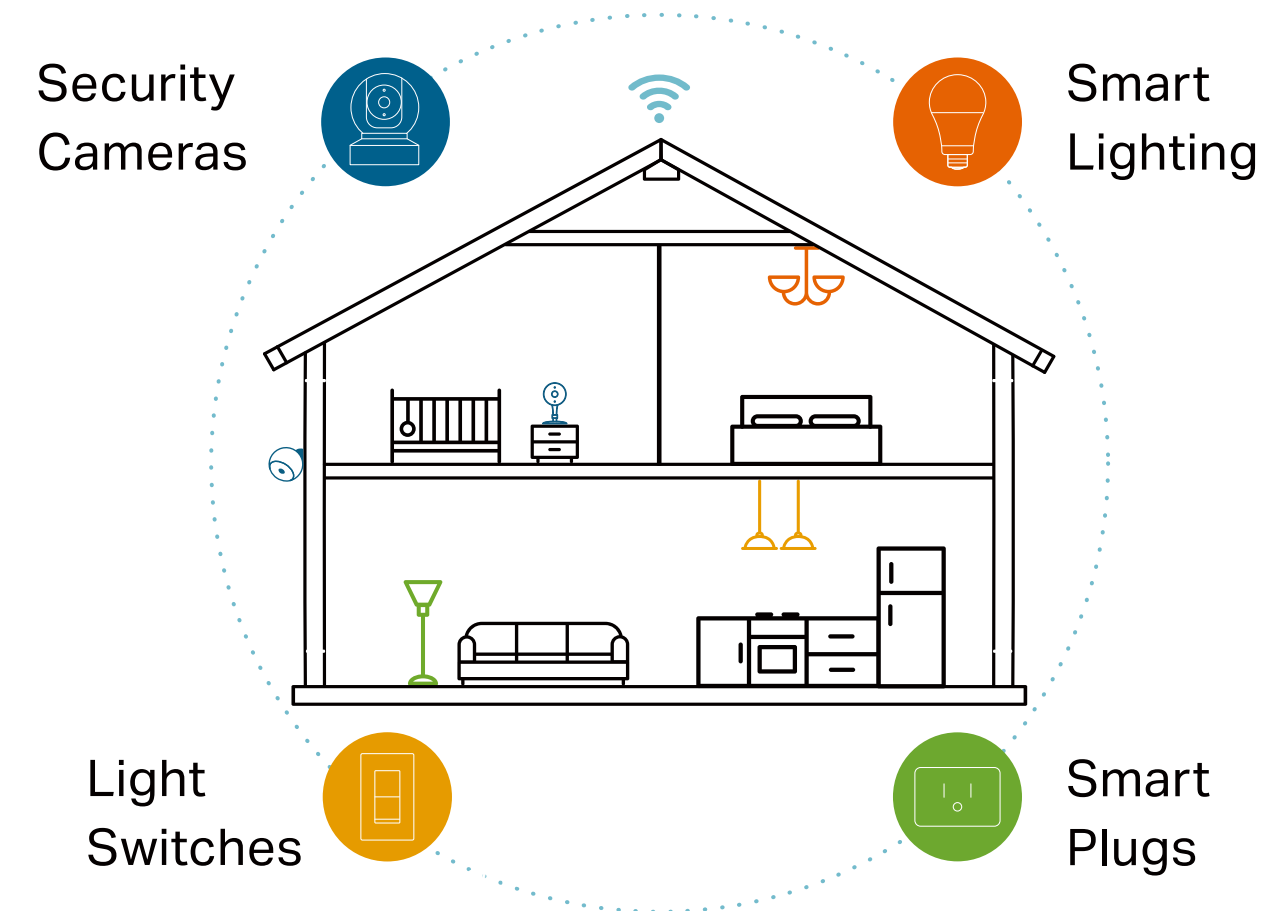

# Kasa Spot® Pan Tilt 24/7 Recording

Indoor Security Camera

EC71

## Up, Down, All-Around

Get the full picture of any space in your apartment, dorm or home with Kasa Spot® Pan Tilt. With a 360° horizontal view and 113° vertical view, the Pan Tilt has everything covered. With Motion Tracking and Patrol Mode, track activity from beginning to end and set multiple distinct viewpoints for your camera to monitor at set intervals.

## Your Home. One App.

Turn your home into a true smart home with Kasa Smart. Automate your lights and appliances with smart plugs, bulbs, and switches. Secure your home with Kasa Cameras. Control it all from the Kasa Smart app.

## Pan Tilt in Real Time

Swipe up, down, left, and right on your phone to rotate and set your camera's point of view. Receive live feedback from anywhere.